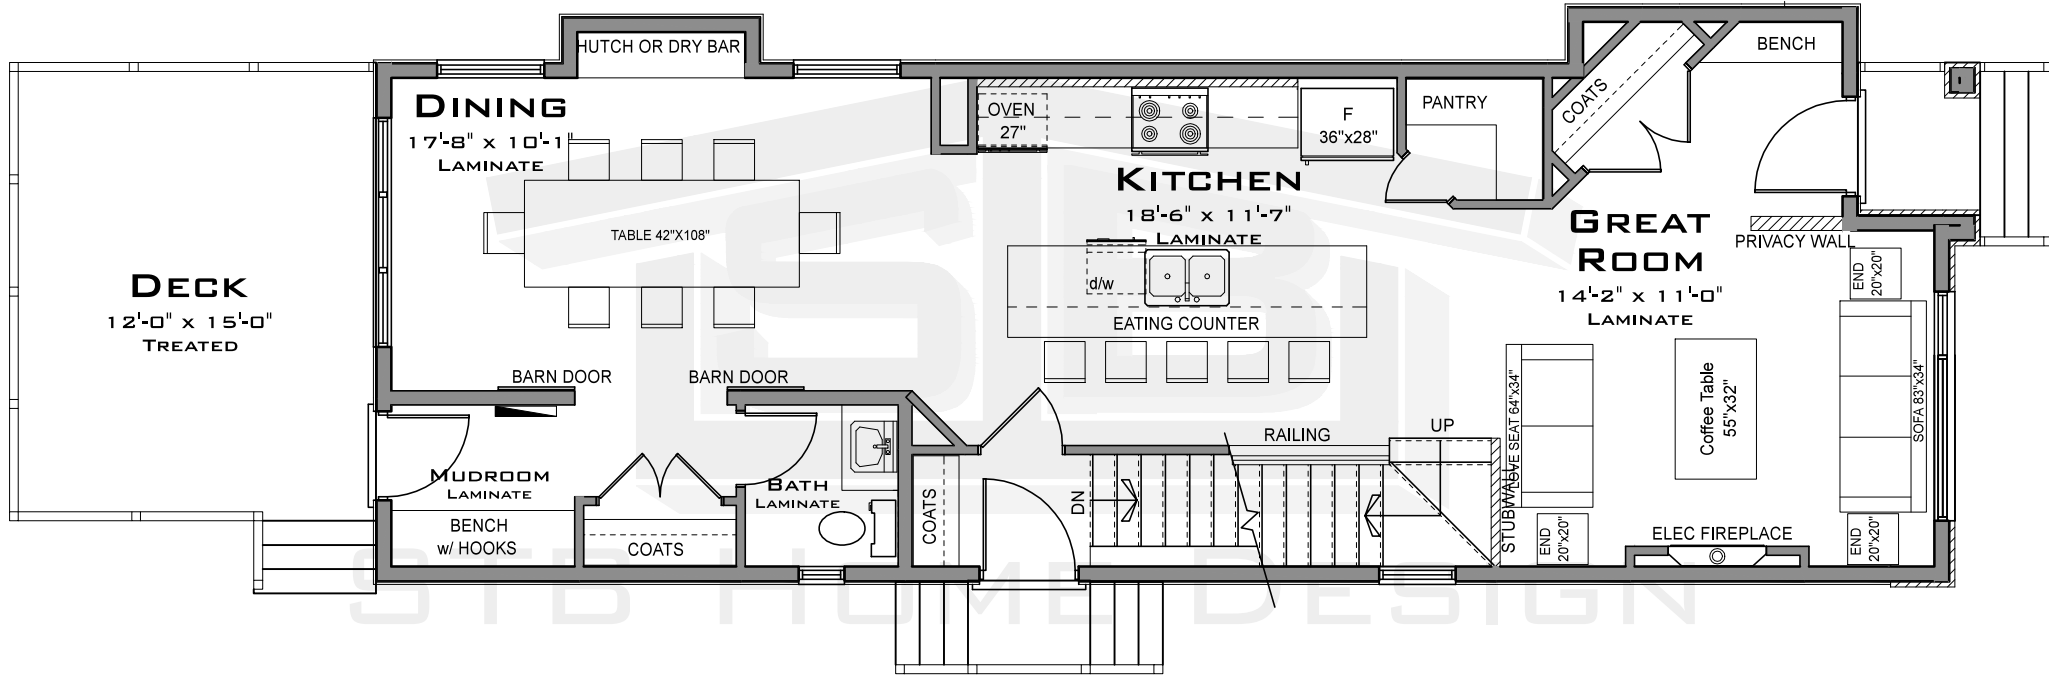

# THE WAKEFIELD II A

17' Pocket

1,795 Sq.Ft.

**COPYRIGHT 2019**

ALL RIGHTS RESERVED ©

THIS DESIGN AND THE MODIFIED LIKENESS THEREOF IS THE SOLE PROPERTY OF STB HOME DESIGN AND MAY NOT BE USED WHOLLY OR IN PART WITHOUT PLAN BEING PURCHASED. COPYRIGHT INCLUDES IDEAS GAINED AND CONVERSION OF INTO ANY MATERIAL FORM CANADA COPYRIGHT ACT R.S.C. 1970