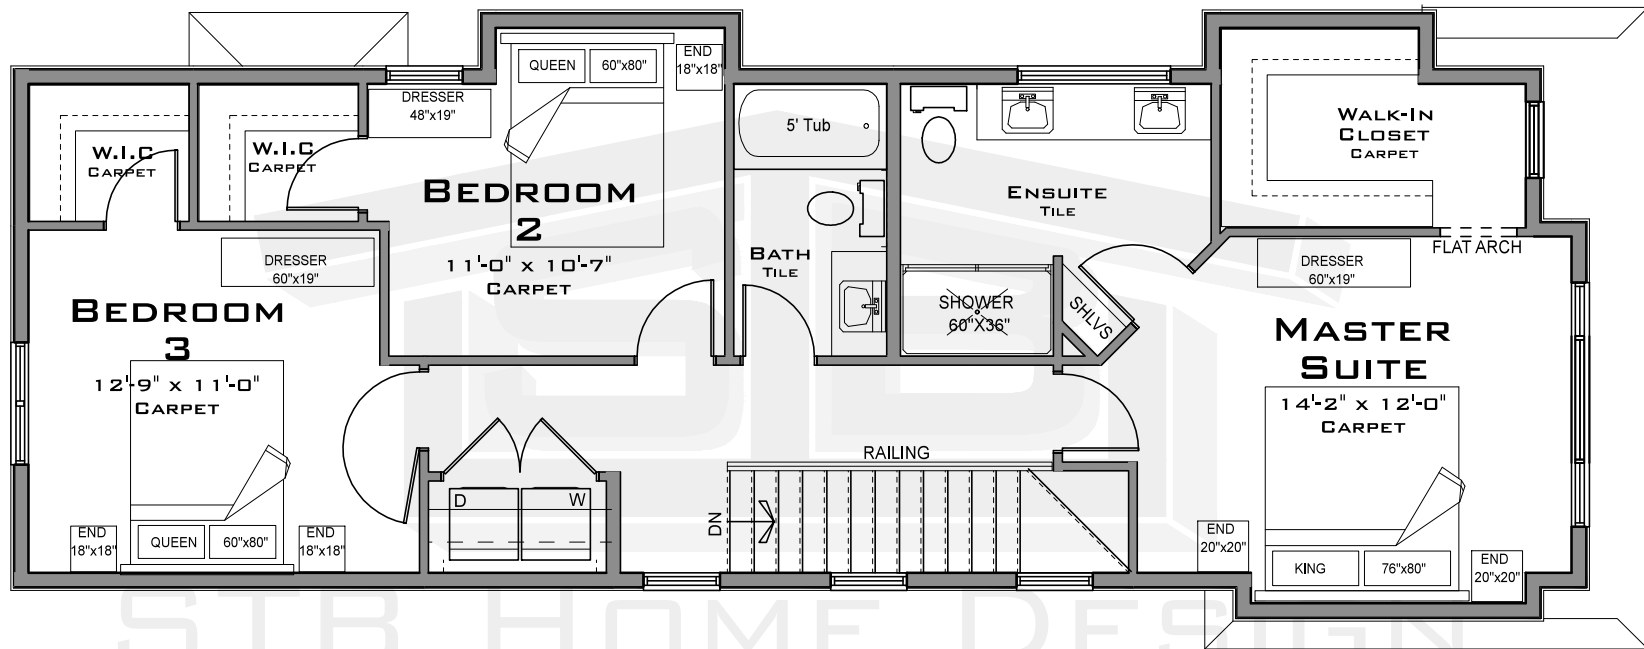

## MAIN FLOOR PLAN

888 Sq.Ft.

**STB HOME DESIGN**  
RESIDENTIAL ARCHITECTURE  
CUSTOM HOME DESIGN & DRAFTING  
WWW.STBHOMEDSIGN.CA  
780.218.2149  
STBHOMEDSIGN@GMAIL.COM

# THE WAKEFIELD II A

17' Pocket

1,795 Sq.Ft.

STB HOME DESIGN

**COPYRIGHT 2019**

ALL RIGHTS RESERVED ©

THIS DESIGN AND THE MODIFIED LIKENESS THEREOF IS THE SOLE PROPERTY OF STB HOME DESIGN AND MAY NOT BE USED WHOLLY OR IN PART WITHOUT PLAN BEING PURCHASED. COPYRIGHT INCLUDES IDEAS GAINED AND CONVERSION OF INTO ANY MATERIAL FORM CANADA COPYRIGHT ACT R.S.C. 1970