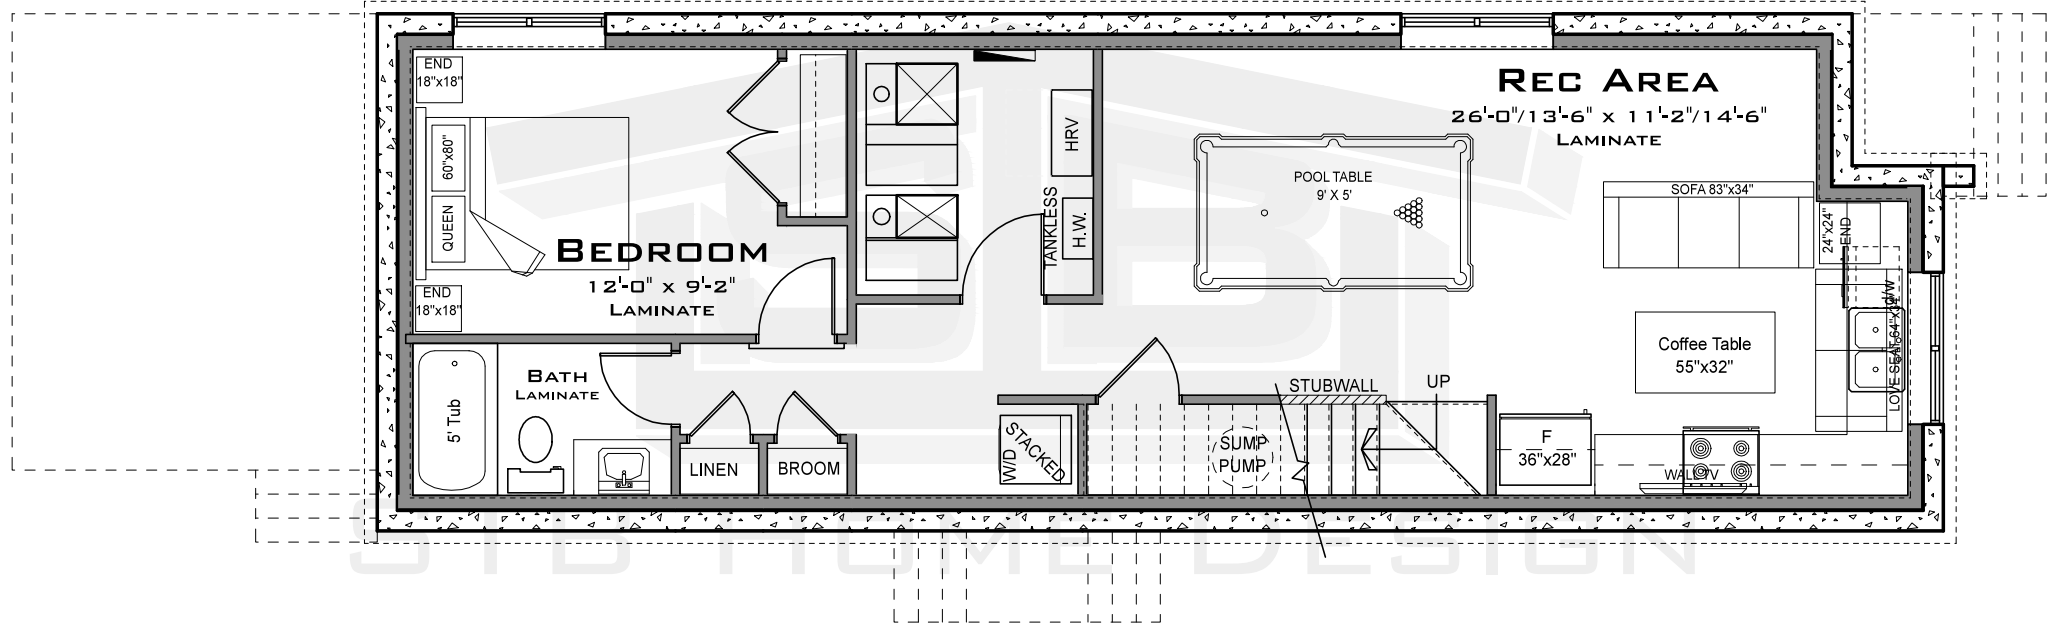

# THE WAKEFIELD II A

17' Pocket

1,795 Sq.Ft.

STB HOME DESIGN

**COPYRIGHT 2019**

ALL RIGHTS RESERVED ©

THIS DESIGN AND THE MODIFIED LIKENESS THEREOF IS THE SOLE PROPERTY OF STB HOME DESIGN AND MAY NOT BE USED WHOLLY OR IN PART WITHOUT PLAN BEING PURCHASED. COPYRIGHT INCLUDES IDEAS GAINED AND CONVERSION OF INTO ANY MATERIAL FORM CANADA COPYRIGHT ACT R.S.C. 1970

## 2ND FLOOR PLAN

907 Sq.Ft.

**STB HOME DESIGN**  
RESIDENTIAL ARCHITECTURE  
CUSTOM HOME DESIGN & DRAFTING

WWW.STBHOMEDSIGN.CA  
780.218.2149  
STBHOMEDSIGN@GMAIL.COM

# THE WAKEFIELD II A

17' Pocket

1,795 Sq.Ft.

**COPYRIGHT 2019**

ALL RIGHTS RESERVED ©

THIS DESIGN AND THE MODIFIED LIKENESS THEREOF IS THE SOLE PROPERTY OF STB HOME DESIGN AND MAY NOT BE USED WHOLLY OR IN PART WITHOUT PLAN BEING PURCHASED. COPYRIGHT INCLUDES IDEAS GAINED AND CONVERSION OF INTO ANY MATERIAL FORM CANADA COPYRIGHT ACT R.S.C. 1970